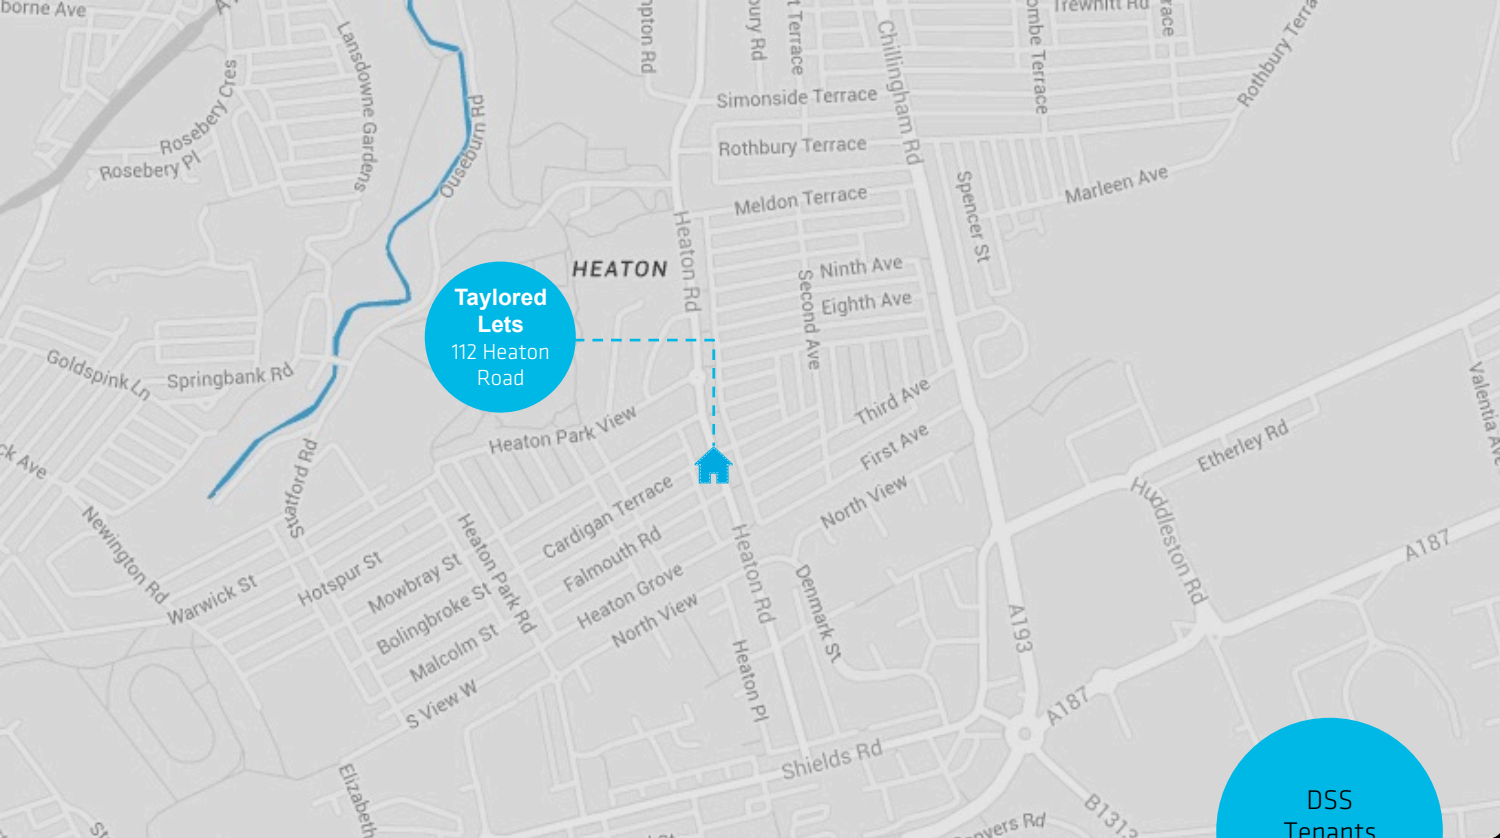

Taylored Lets
112 Heaton Road

DSS
Tenants
Welcome

Energy Efficiency Rating		
	Current	Potential
<i>Very energy efficient - lower running costs</i>		
(92-100) A		
(81-91) B		85
(69-80) C		
(55-68) D	64	
(39-54) E		
(21-38) F		
(1-20) G		

Environmental Impact (CO₂) Rating		
	Current	Potential
<i>Very environmentally friendly - lower CO₂ emissions</i>		
(92-100) A		
(81-91) B		86
(69-80) C		
(55-68) D	63	
(39-54) E		
(21-38) F		
(1-20) G		

For more information or to arrange a viewing please contact us:

0191 447 1718

info@taylored-lets.com

www.taylored-lets.com

Taylored Lets